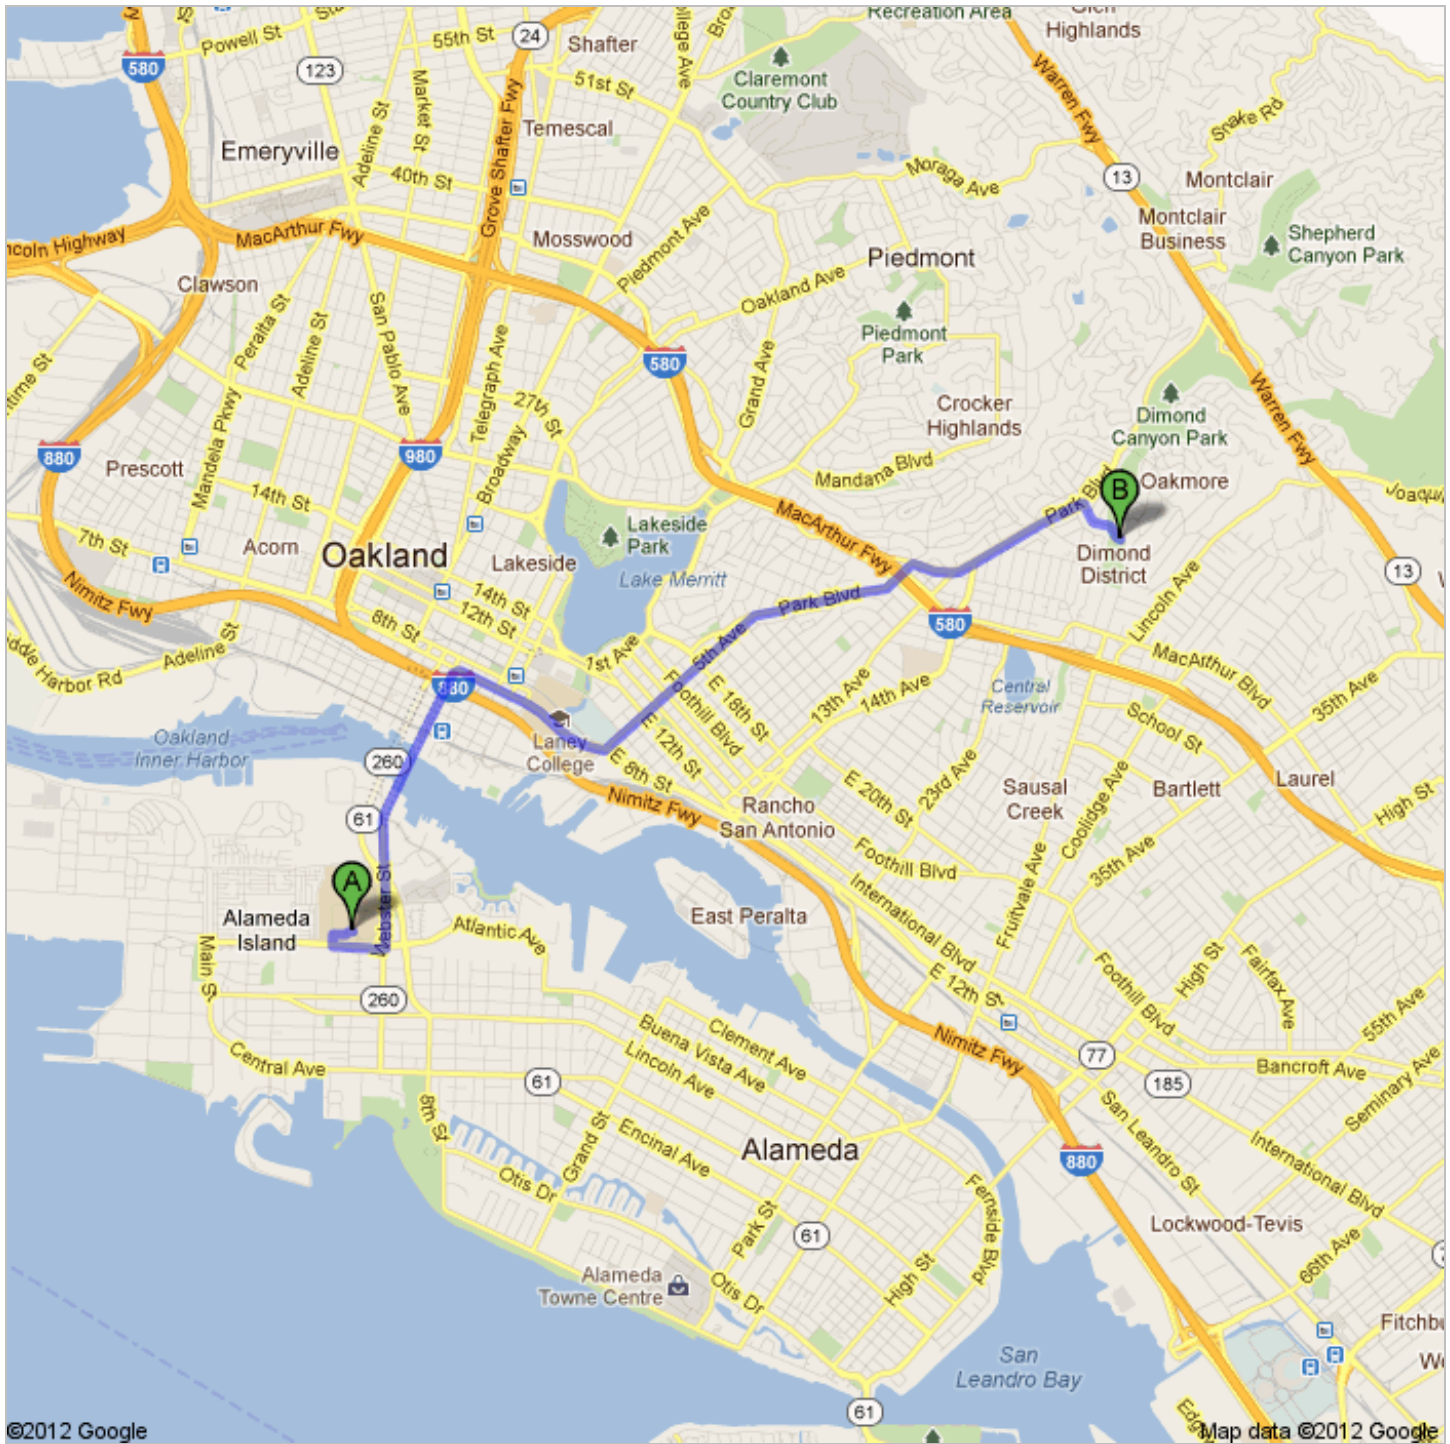

Directions to 3830 Hanly Rd, Oakland, CA 94602
5.3 mi – about 17 mins

Save trees. Go green!
 Download Google Maps on your phone at google.com/gmm

©2012 Google

Map data ©2012 Google

A **College of Alameda**
 555 Ralph Appezato Memorial Parkway, Alameda, CA 94501 - (510) 522-7221

1. Head **west** toward **W Campus Dr** go 187 ft
total 187 ft
-  2. Turn right onto **W Campus Dr** go 325 ft
total 0.1 mi
-  3. Turn left to stay on **W Campus Dr** go 295 ft
total 0.2 mi
-  4. Turn left onto **Atlantic Ave/Ralph Appezato Memorial Pkwy**
About 1 min go 0.2 mi
total 0.4 mi
-  5. Take the 1st left onto **CA-260 N/CA-61 N/Webster St**
Continue to follow CA-260 N/CA-61 N
About 2 mins go 1.3 mi
total 1.7 mi
-  6. Turn right onto **7th St**
About 3 mins go 0.8 mi
total 2.5 mi
-  7. Turn left onto **5th Ave**
About 4 mins go 0.9 mi
total 3.4 mi
8. Continue onto **Park Blvd**
About 2 mins go 0.8 mi
total 4.2 mi
-  9. Turn right to stay on **Park Blvd**
About 3 mins go 0.9 mi
total 5.1 mi
-  10. Turn right onto **El Centro Ave** go 0.2 mi
total 5.3 mi
11. Continue onto **Hanly Rd** go 102 ft
total 5.3 mi
Destination will be on the right

B 3830 Hanly Rd, Oakland, CA 94602

These directions are for planning purposes only. You may find that construction projects, traffic, weather, or other events may cause conditions to differ from the map results, and you should plan your route accordingly. You must obey all signs or notices regarding your route.

Map data ©2012 Google

Directions weren't right? Please find your route on maps.google.com and click "Report a problem" at the bottom left.